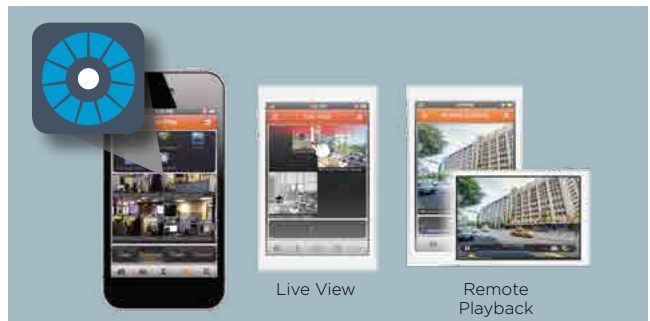

Free Alibi Witness iOS/Android App – View your video remotely from anywhere. Enjoy convenient remote access from your iOS or Android device with a FREE app.

Power over Ethernet (PoE) – Receive power and data through a single cable. PoE allows IP (internet protocol) devices to receive power and data over existing LAN (local area network) cabling. This eliminates the need to install a separate power cable, simplifies installation, and lowers cabling costs.

ONVIF Profile S Compliant – Enjoy greater compatibility with more devices. This product conforms to ONVIF (Open Network Video Interface Forum) specifications for IP-based security products. ONVIF defines a common protocol for the exchange of information between different network video devices from different manufacturers, to allow greater interoperability in multi-vendor network video systems.