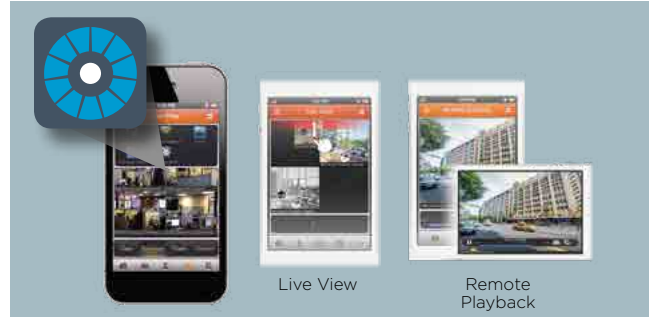

Free Alibi Witness iOS/Android App - View your video remotely from anywhere. Enjoy convenient remote access from your iOS or Android device with a FREE app.

Power over Ethernet (PoE) - Receive power and data through a single cable. PoE allows IP (internet protocol) devices to receive power and data over existing LAN (local area network) cabling. This eliminates the need to install a separate power cable, simplifies installation, and lowers cabling costs.

ONVIF Profile S Compliant - Enjoy greater compatibility with more devices. This product conforms to ONVIF (Open Network Video Interface Forum) specifications for IP-based security products. ONVIF defines a common protocol for the exchange of information between different network video devices from different manufacturers, to allow greater interoperability in multi-vendor network video systems.